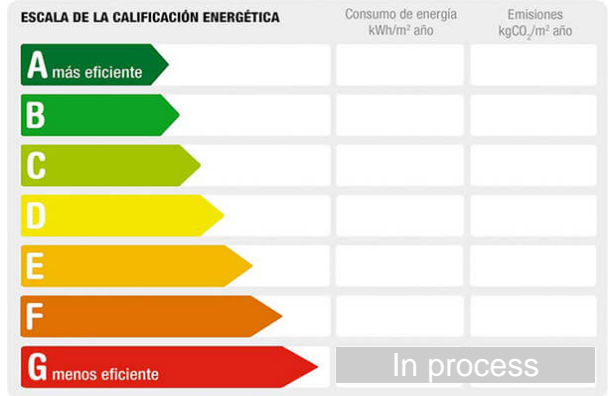

Sqm built: 12

Garages: 1

Description:

Disponemos de 3 plazas de GARAJE amplias en el Residencial JARDINES DE SANTA TERESA, ubicado en la calle Príncipe Felipe de Rocafort.

60 €/mes cada plaza de garaje.

Hay dos plazas juntas, la 107 y 109, y una suelta, la 142.

Ubicadas en 2º sótano. Acceso cómodo y fácil de aparcar.

Puerta automática. Garaje vigilado, sistema de seguridad.